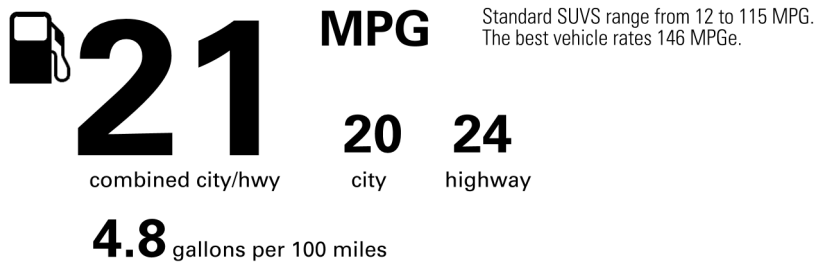

EPA DOT Fuel Economy and Environment

Gasoline Vehicle

Fuel Economy

You spend \$3,250 more in fuel costs over 5 years compared to the average new vehicle.

Annual fuel cost

\$2,350

Fuel Economy & Greenhouse Gas Rating (tailpipe only) Smog Rating (tailpipe only)